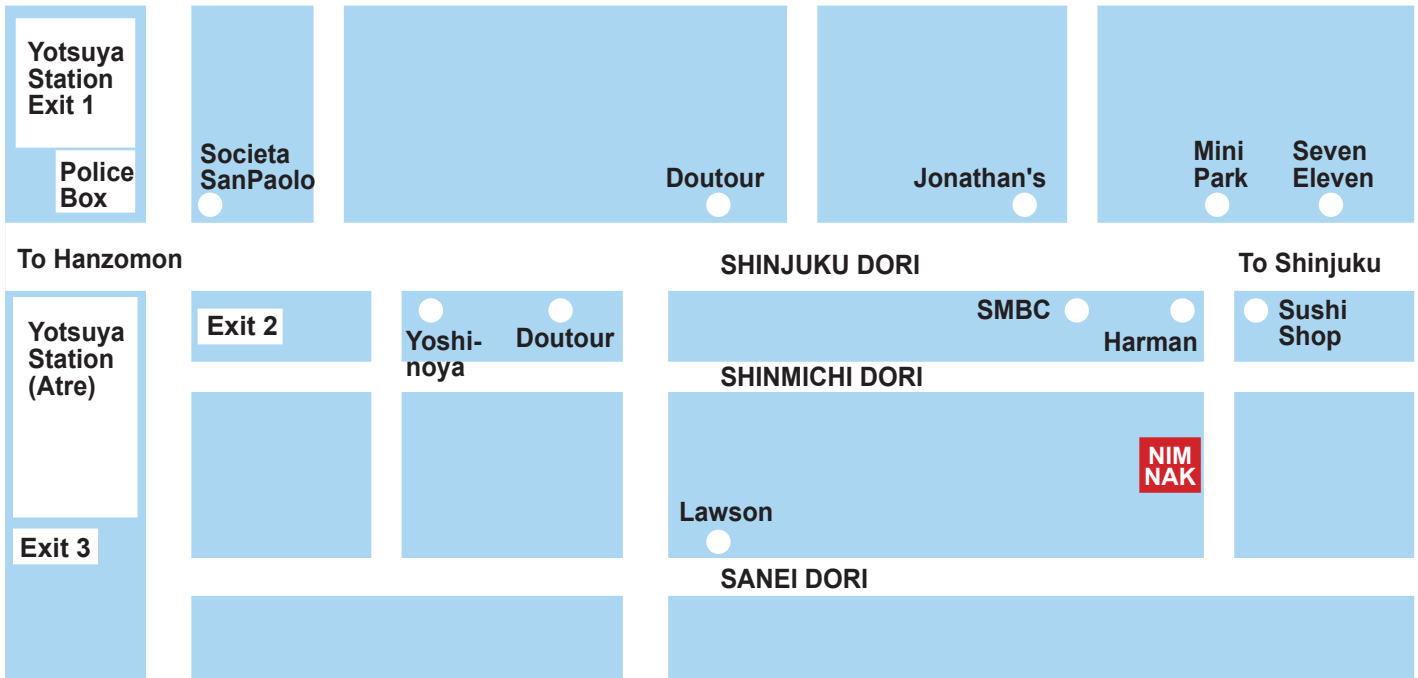

# Nimnak

Tokyo's Personal Travel Service

**Nimnak Co., Ltd.**

Shibata Building 2F

8-33 Sanei-cho

Shinjuku-ku

Tokyo 160-0008

**TEL: (03)-5366-2377**

**Business hours**

9.00 to 5.30 from Monday to Friday.

**From Yotsuya Station (JR Chuo/Sobu Lines & Subway Marunouchi/Namboku Lines)**

**Approx. 300 meters from Yotsuya Station**

**From Yotsuya San-Chome Station (Subway Marunouchi Line only)**

**Approx. 450 meters from Yotsuya San-Chome Station**

◀ **Corner at Harman  
- Turn here**

**Nimnak Office** ▶