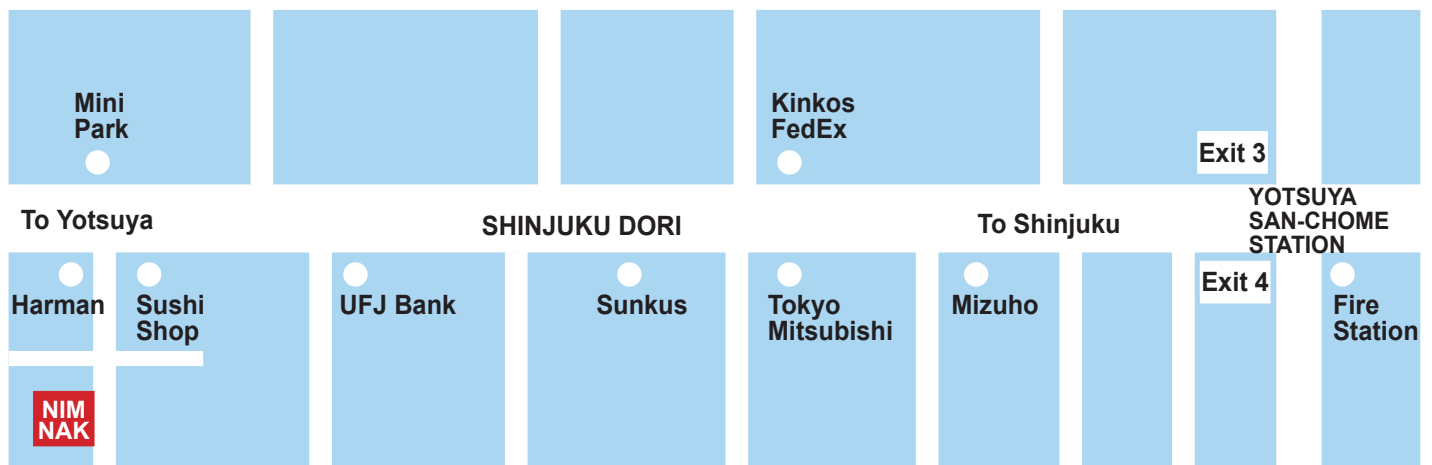

**Business hours**

9.00 to 5.30 from Monday to Friday.

**From Yotsuya Station (JR Chuo/Sobu Lines & Subway Marunouchi/Namboku Lines)**

**Approx. 300 meters from Yotsuya Station**

**From Yotsuya San-Chome Station (Subway Marunouchi Line only)**

**Approx. 450 meters from Yotsuya San-Chome Station**

◀ **Corner at Harman  
- Turn here**

**Nimnak Office** ▶